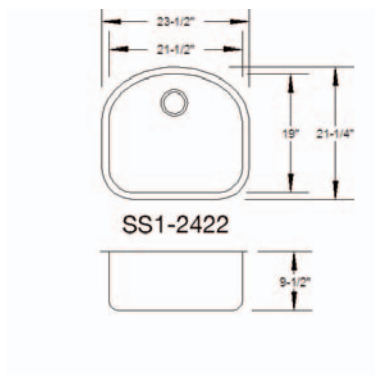

SS1-2422

SS55-3318

SS1-2318

*Promotion excludes LG HI-MACS solid color sheets.
©2007 LG HI-MACS LG-0049 2/07

SINK INTO FREEDOM

LG HI-MACS
Acrylic Solid Surface

LG HI-MACS
Volcanics

LG *Viatera*
Quartz Surfacing