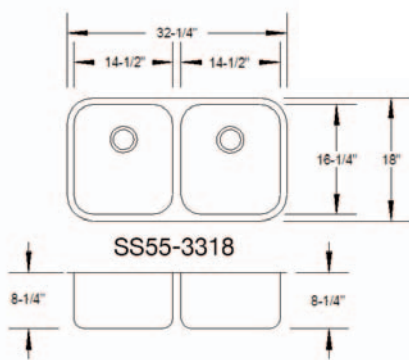

SS1-2422

SS55-3318

SS1-2318

*Promotion excludes LG HI-MACS solid color sheets.
©2007 LG HI-MACS LG-0049 2/07

SINK INTO FREEDOM

LG HI-MACS
Acrylic Solid Surface

LG HI-MACS
Volcanics

LG *Viatera*
Quartz Surfacing