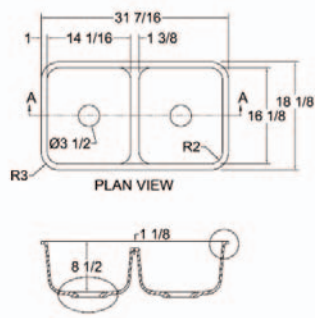

Model #3118