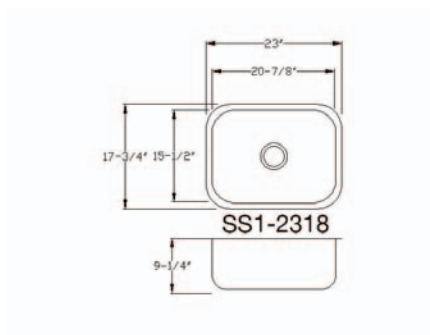

SS1-2422

SS55-3318

SS1-2318

*Promotion excludes LG HI-MACS solid color sheets.
©2007 LG HI-MACS LG-0049 2/07

SINK INTO FREEDOM

LG HI-MACS
Acrylic Solid Surface

LG HI-MACS
Volcanics

LG *Viatera*
Quartz Surfacing