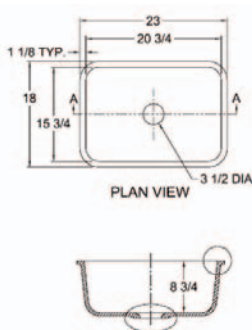

Model #2318

LG HI-MACS and LG Volcanics customers receive a free integrated sink in your choice of the following colors:

Ivory White

Almond

Arctic White

Cream

LG HI-MACS
Acrylic Solid Surface

Volcanics LG HI-MACS

LG Viatera
Quartz Surfacing

Lovello
STAINLESS ELEGANCE