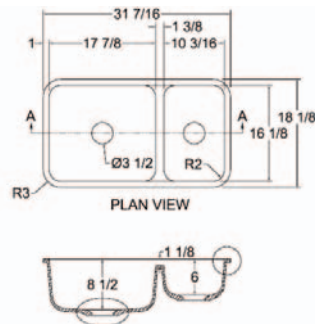

SINK INTO FREEDOM

Purchase 25 square feet or more of **LG solid surfacing** between March 1 and June 30, 2007 and receive the following sinks to complement your new countertop for free.

Sink choices include:

Model #3218